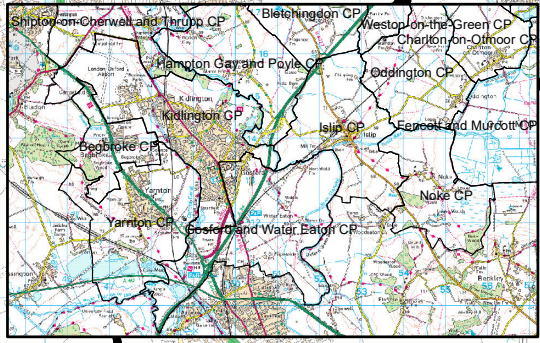

N

KIDLINGTON

Hampton Gay and Poyle CP

Islip CP

Kidlington CP

P

Yarnton CP

Gosford and Water Eaton CP

Outside of District

**Legend:**

 Cherwell Parishes

Map 8